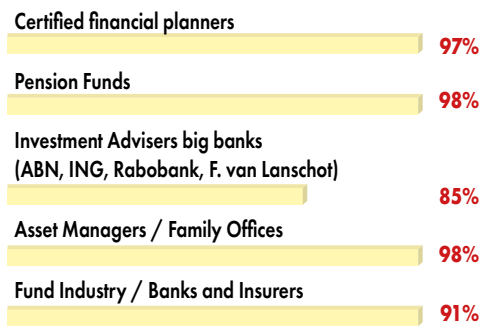

THE ASSET.NL

unique visitors : 15.000 per month
 pageviews : 30.000 per month

THE ASSET DAILY

appearance : weekly e-mail newsletter
 subscribers : 7.500

THE ASSET.NL CROSS MEDIA

As the magazine The Asset.nl is filled with different fixed subjects, our website and digital newsletter go beyond that with more up-to-date information and a newsletter with an international nature. The magazine is the source of information for professional investors in defining the asset allocation. It gives them insights about the asset allocation in different asset classes, which they can use during their work. Next to the website we have a weekly digital newsletter that is send out personalized to 7.500 subscribers every week.

TARGET AUDIENCE

With an advertisement in the Asset you will reach a professional, qualitative, highly educated, specific target audience that is working on a daily bases with allocating assets. The Asset is distributed amongst investment advisors working for the big banks in the Netherlands, Certified Financial Planners, Asset Managers and Advisors and Family Offices. With the Asset you will also reach investment analysts, pension funds, fund managers, students in training to become an investment analysts, management from the banking industry and insurance companies. In short, the Asset is written for professional investors only.